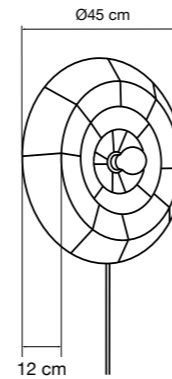

Rinjani hanging lamp S
Product name RINH011
Material Abaca
Light source E27

Serengeti wall lamp S
Product name SERW011
Material Jute
Light source E27