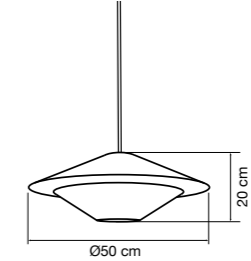

SPECIFICATIONS

good&mojo.nl

OKINAWA
LED SPECIFICATIONS:
Integrated LED
max 4W
2700K
3 step dimmer
CE, FSC (wood) RoHs

Rinjani hanging lamp L
Product name RINH031
Material Abaca
Light source E27