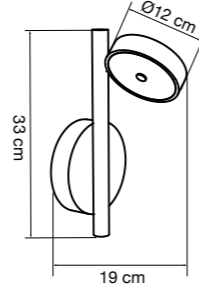

Okinawa wall lamp
Product name OKIW010
Material Ash wood
Light source Integrated LED