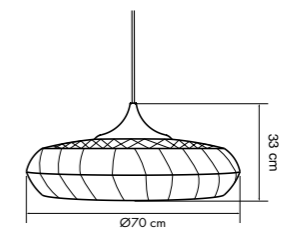

Lumbini hanging lamp S
Product name LUMH011
Material Paper rope
Light source E27

Lumbini hanging lamp L
Product name LUMH021
Material Paper rope
Light source E27

Rinjani hanging lamp L
Product name RINH031
Material Abaca
Light source E27