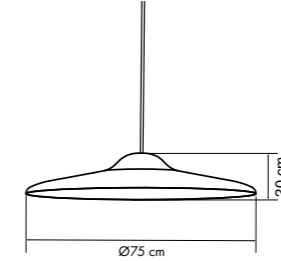

SPECIFICATIONS

good&mojo.nl

OKINAWA
LED SPECIFICATIONS:
Integrated LED
max 4W
2700K
3 step dimmer
CE, FSC (wood) RoHs

Rinjani hanging lamp L
Product name RINH031
Material Abaca
Light source E27