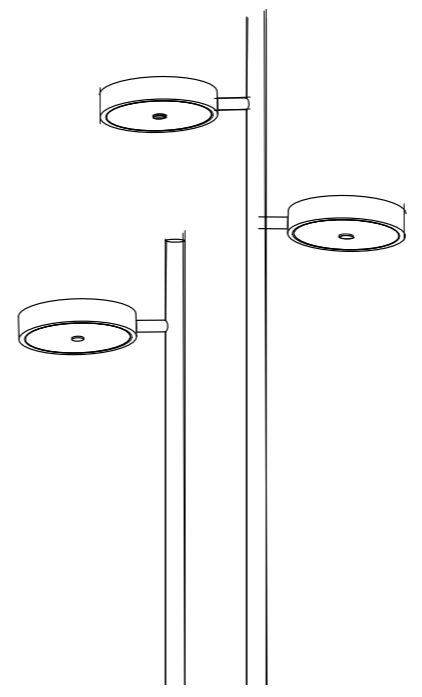

Design processes can be chaotic. The journey toward clarity and the final result often moves through a mix of doubt and disorder. Among piles of ideas, cardboard models, material samples, and a lot of coffee, a surprisingly creative space appears.

Creating a simple design requires searching through many possibilities, just as it did with the Okinawa collection.