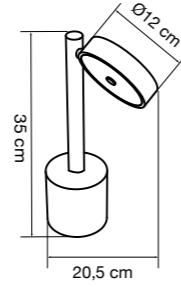

OKINAWA Table lamp
OKINAWA Floor lamp

SPECIFICATIONS

Okinawa floor lamp
 Product name OKIF010
 Material Ash wood
 Light source Integrated LED

Okinawa floor lamp
 Product name OKIF030
 Material Ash wood
 Light source Integrated LED