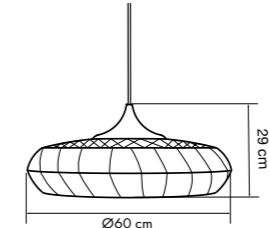

Santorini hanging lamp L
Product name SANH021
Material Seagrass
Light source E27