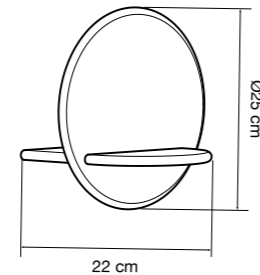

SPECIFICATIONS

good&mojo.nl

OKINAWA
LED SPECIFICATIONS:
Integrated LED
max 4W
2700K
3 step dimmer
CE, FSC (wood) RoHs

Rinjani hanging lamp L
Product name RINH031
Material Abaca
Light source E27