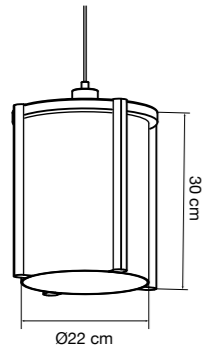

SPECIFICATIONS

good&mojo.nl

OKINAWA
LED SPECIFICATIONS:
Integrated LED
max 4W
2700K
3 step dimmer
CE, FSC (wood) RoHs

Rinjani hanging lamp L
Product name RINH031
Material Abaca
Light source E27