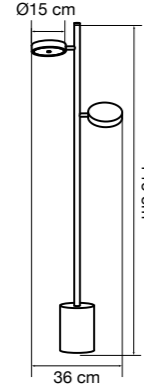

OKINAWA Table lamp
OKINAWA Floor lamp

SPECIFICATIONS

Okinawa floor lamp
 Product name OKIF010
 Material Ash wood
 Light source Integrated LED

Okinawa floor lamp
 Product name OKIF030
 Material Ash wood
 Light source Integrated LED