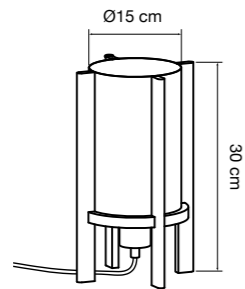

Java hanging lamp
Product name JAVH010
Material Bamboo
Light source GU10