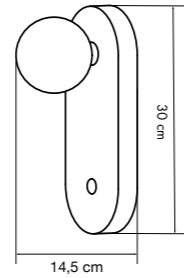

Java wall lamp
Product name JAVW010
Material Bamboo
Light source G9