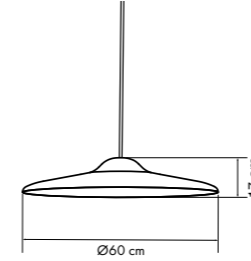

SPECIFICATIONS

good&mojo.nl

OKINAWA
LED SPECIFICATIONS:
Integrated LED
max 4W
2700K
3 step dimmer
CE, FSC (wood) RoHs

Rinjani hanging lamp L
Product name RINH031
Material Abaca
Light source E27