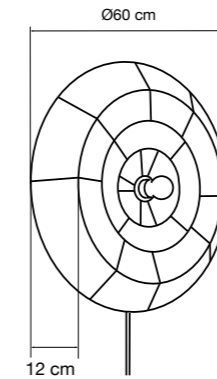

Rinjani hanging lamp M
Product name RINH021
Material Abaca
Light source E27

Serengeti wall lamp L
Product name SERW021
Material Jute
Light source E27