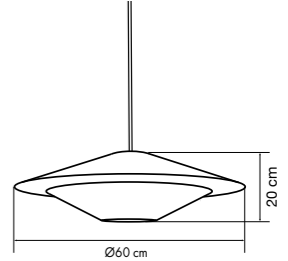

good&mojo.nl

OKINAWA
LED SPECIFICATIONS:
Integrated LED
max 4W
2700K
3 step dimmer
CE, FSC (wood) RoHs