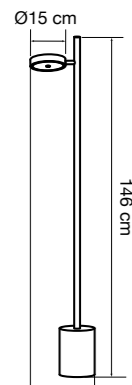

OKINAWA Table lamp
OKINAWA Floor lamp

SPECIFICATIONS

Okinawa floor lamp
 Product name OKIF010
 Material Ash wood
 Light source Integrated LED

Okinawa floor lamp
 Product name OKIF030
 Material Ash wood
 Light source Integrated LED