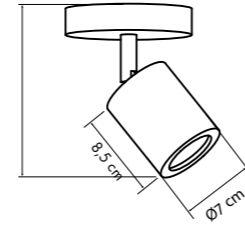

good&mojo.nl

OKINAWA
 LED SPECIFICATIONS:
 Integrated LED
 max 4W
 2700K
 3 step dimmer
 CE, FSC (wood) RoHs

Java hanging lamp
 Product name JAVH010
 Material Bamboo
 Light source GU10

Java wall lamp
 Product name JAVW010
 Material Bamboo
 Light source G9