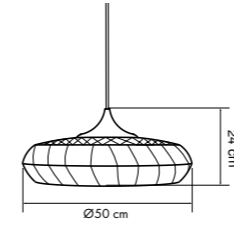

Santorini hanging lamp S
Product name SANH011
Material Seagrass
Light source E27